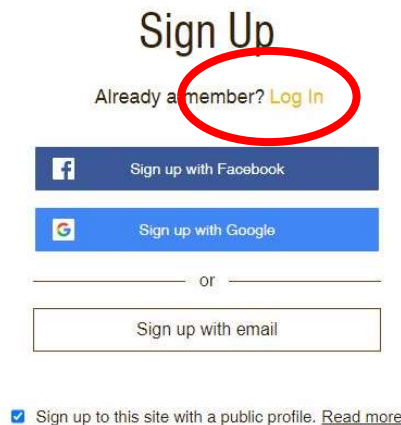

- Click 'Log In' (in yellow letters, above the various sign up options).